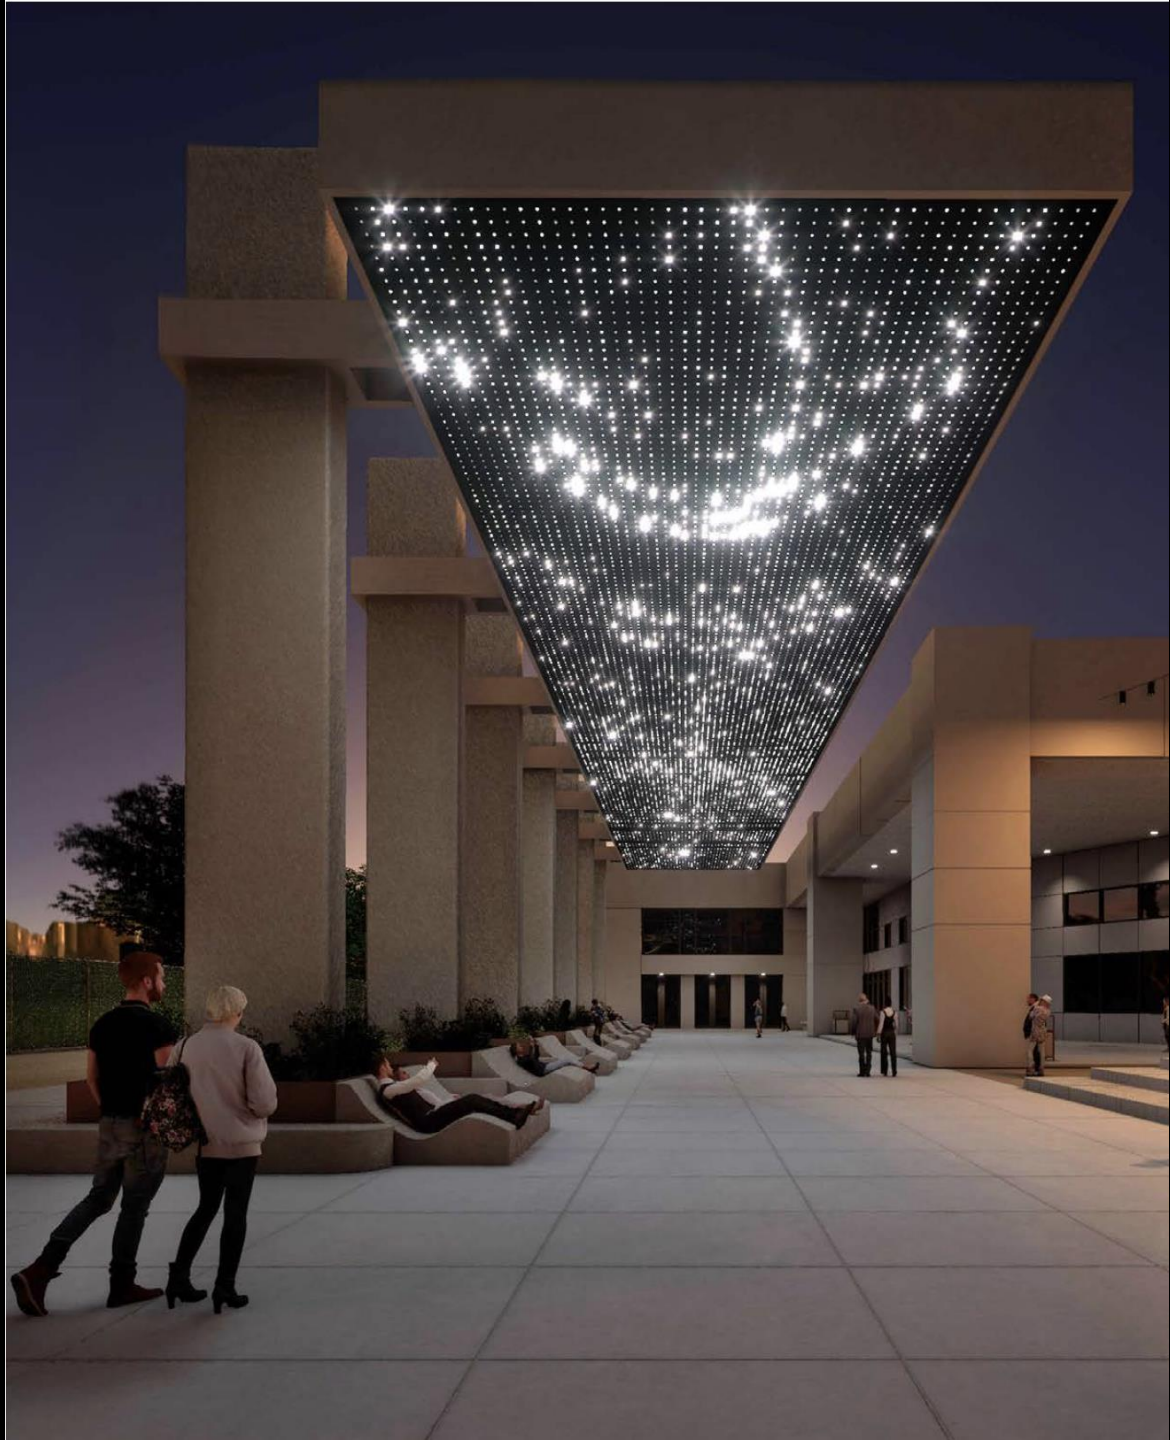

Museums and Cultural Affairs Department
Star Ceiling Sculpture Amendment

Agenda Item 37

February 28, 2023

OVERVIEW

- Background
- Project Design
- Requested Action

BACKGROUND: Project

- Council approved original agreement with the El Paso Museum of Art Foundation (EPMAF), a 501(c)3 supporting the work of the Museum in November 2021
 - EPMAF will raise \$6M to commission and manage construction of an original art installation by Leo Villareal for exterior of Museum, to be located on southern edge of property along Henry Trost Court. EPMAF will also raise funds for a maintenance fund for the work
 - The City of El Paso will receive donation of final artwork and maintain
- Project aligns with larger alleyway activation for area of arts district to improve aesthetics and encourage walkability around EPMA, EPMH, MACC and La Nube

BACKGROUND: Artist

- Leo Villareal is an internationally-recognized artist, raised in Borderland and now based in New York. Works primarily with light and code
- Previous commissions include the passageway between both buildings of the Smithsonian National Gallery of Art, the Golden Gate Bridge, Dallas Cowboys Headquarters and the River Thames for City of London

An architectural rendering of a modern outdoor courtyard at night. The central feature is a long, rectangular canopy structure supported by several thick, light-colored concrete columns. The underside of the canopy is densely packed with numerous small, bright white lights, creating a starry or galaxy-like effect. The courtyard floor is paved with large, light-colored rectangular tiles. In the background, there are several low-profile, dark-colored modular sofas where people are sitting or walking. To the left, a group of people is standing and talking. To the right, a man in a white shirt and a young girl in a white hoodie are walking towards the camera. The sky is a deep twilight blue, and the overall atmosphere is modern and sophisticated.